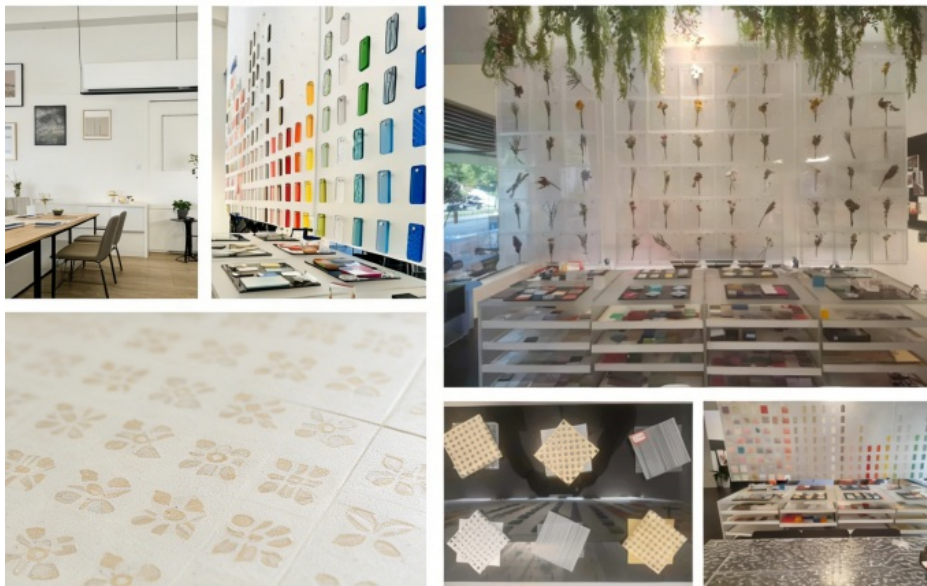

Product Highlights

- **Custom Acrylic Material:** High-quality scratch-resistant and easy-to-clean acrylic panels, available in transparent or textured finishes, perfectly matching luxury, minimalist, and modern hotel decors.
- **Ambient LED Lighting:** Recessed LED light strip at the base (customizable color temperature: warm white/cool white/RGB), automatically illuminates at night to create a cozy guest room atmosphere, serving as both decoration and wayfinding.
- **Mini Bar Function:** Countertop designed for tea sets and beverages, with lower storage drawers and cabinets to organize tea bags, cups, snacks, and other guest amenities.
- **Hotel-Fit Design:** Fully customizable size, color, and door opening style (double/single door/drawer) to fit any guest room corner without occupying extra space.
- **Eco-Friendly & Durable:** Meets hotel environmental standards, with a sturdy structure for long service life and low maintenance costs.

Sample fee

Prepaid sample fee

The proofing fee will be refunded for bulk orders, and will not be charged if you are not satisfied.

PARTICULARITY

(Customized products, subject to the effect) After cutting, it will affect the secondary sales.

for more products please visit us on custom-acrylicproducts.com